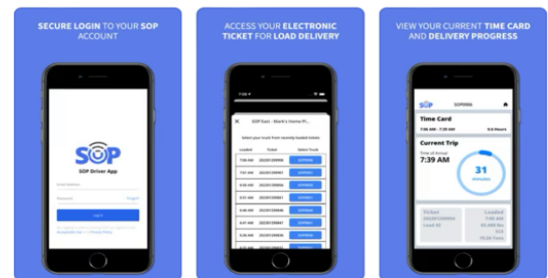

Overview

Drivers can use the SOP Driver app to access their current trip details, e-tickets, and time cards.

Installation

SOP's driver app can be found in the Google Play Store and iOS App Store by searching for 'SOP Driver' or using one of the links below.

Getting Started

Please see our 'SOP Driver App Check-In Guide' to learn how to start using our driver app.

If you don't have an SOP driver account, reach out to the Construction team you're working with to receive an invitation.